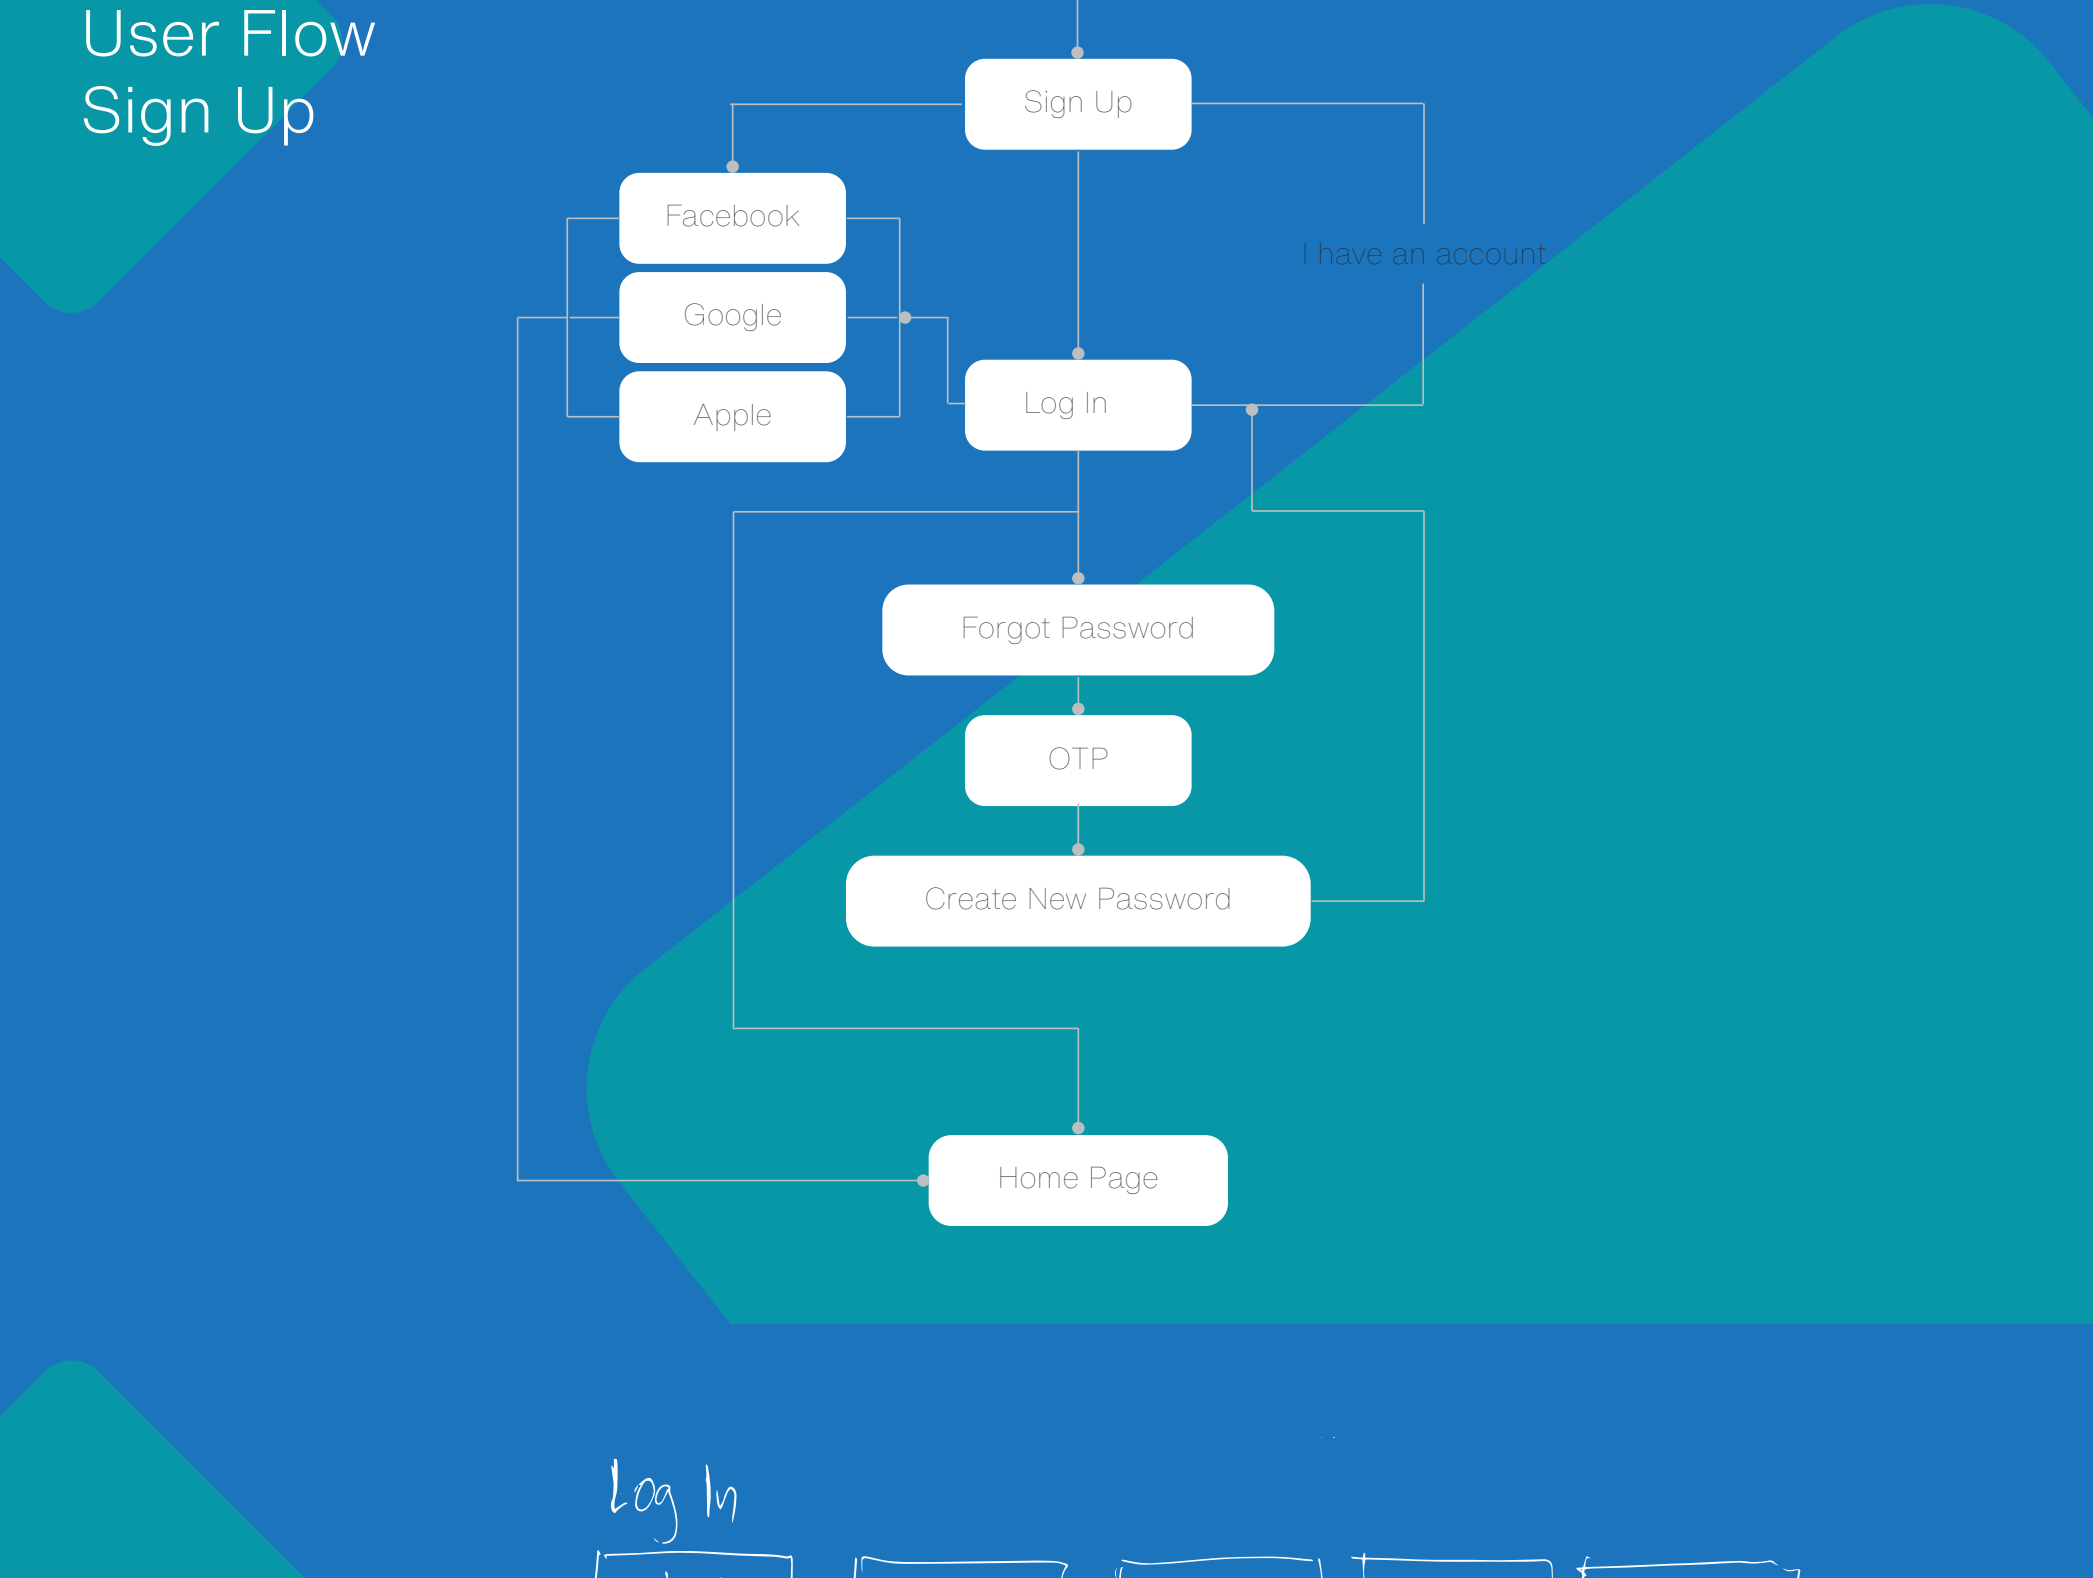

Information Architecture